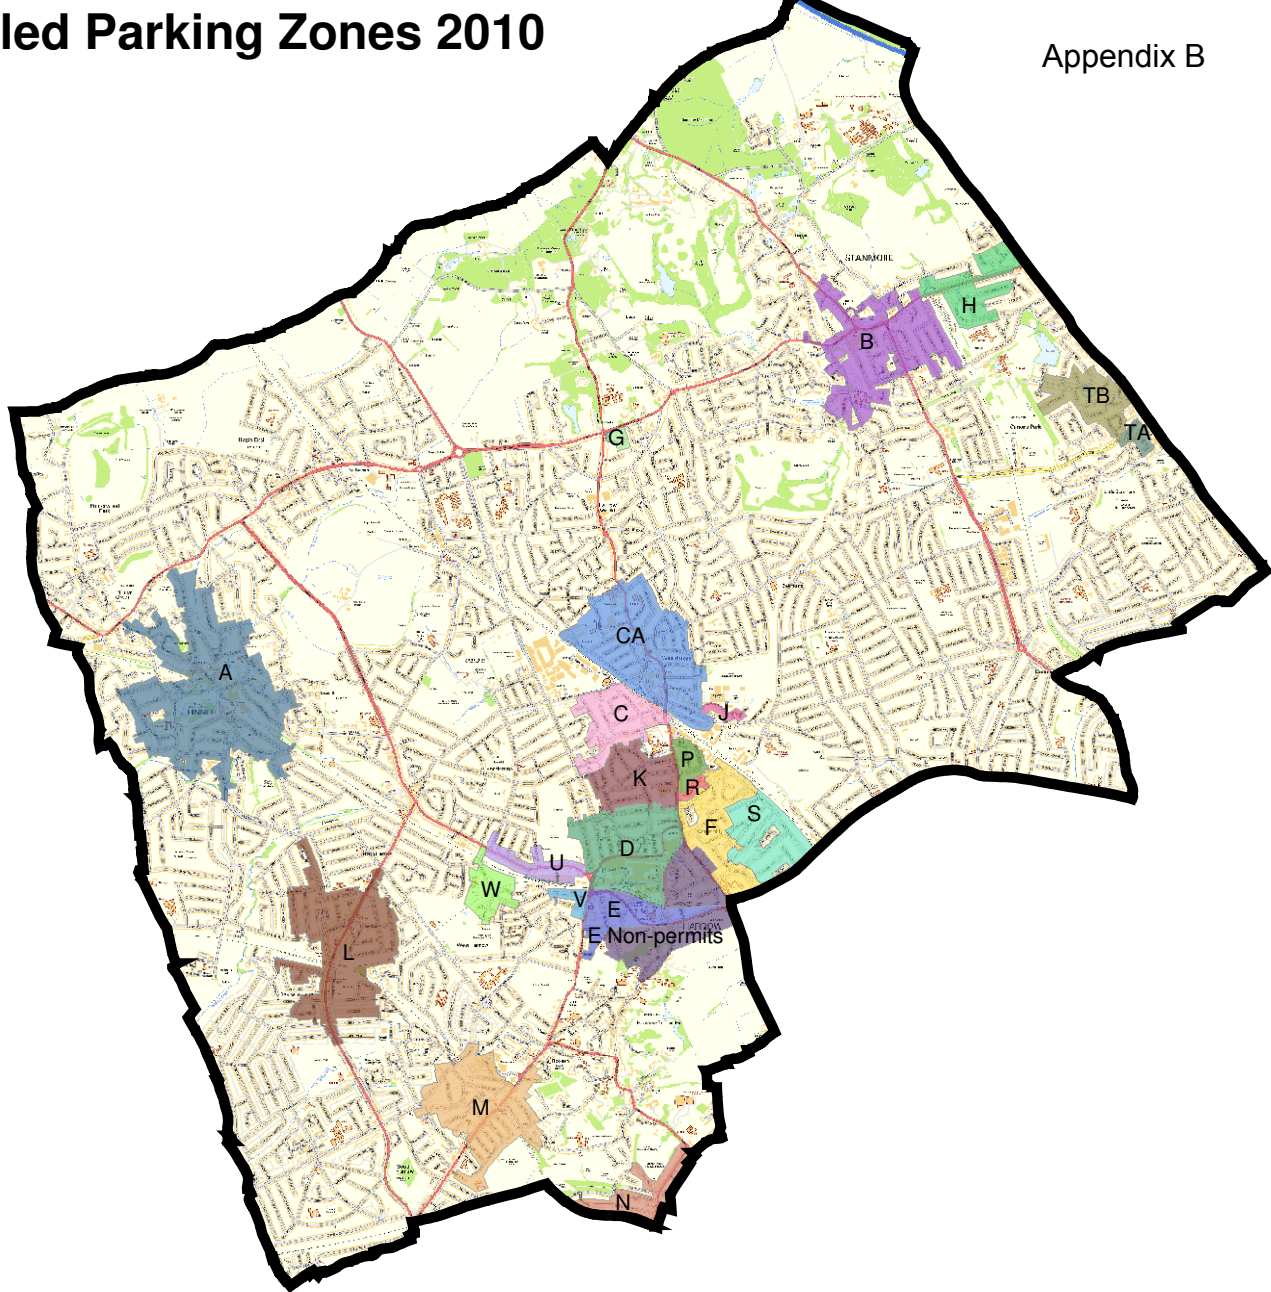

Controlled Parking Zones 2010

CPZ TIMES

CPZ, TIMES

- A, Mon - Fri 11:00am - 12:00pm
- B, Mon - Fri 3pm to 4pm
- C, Mon - Fri 10:00am - 11:00am
- CA, Mon - Fri 10:00am - 11:00am and 2:00pm - 3:00pm
- D, Mon - Sat 8:30am - 6:30pm
- E Non-permits, Mon - Sat 8:30am - 6:30pm
- E, Mon - Sat 8:30am - 6:30pm

0 0.5 1 Kms

This map is reproduced from Ordnance Survey material with the permission of Ordnance Survey on behalf of the controller of Her Majesty's Stationery Office. Crown Copyright. Unauthorised Reproduction infringes Crown Copyright and may lead to prosecutions or civil proceedings. London Borough of Harrow LA.100019206. 2007.